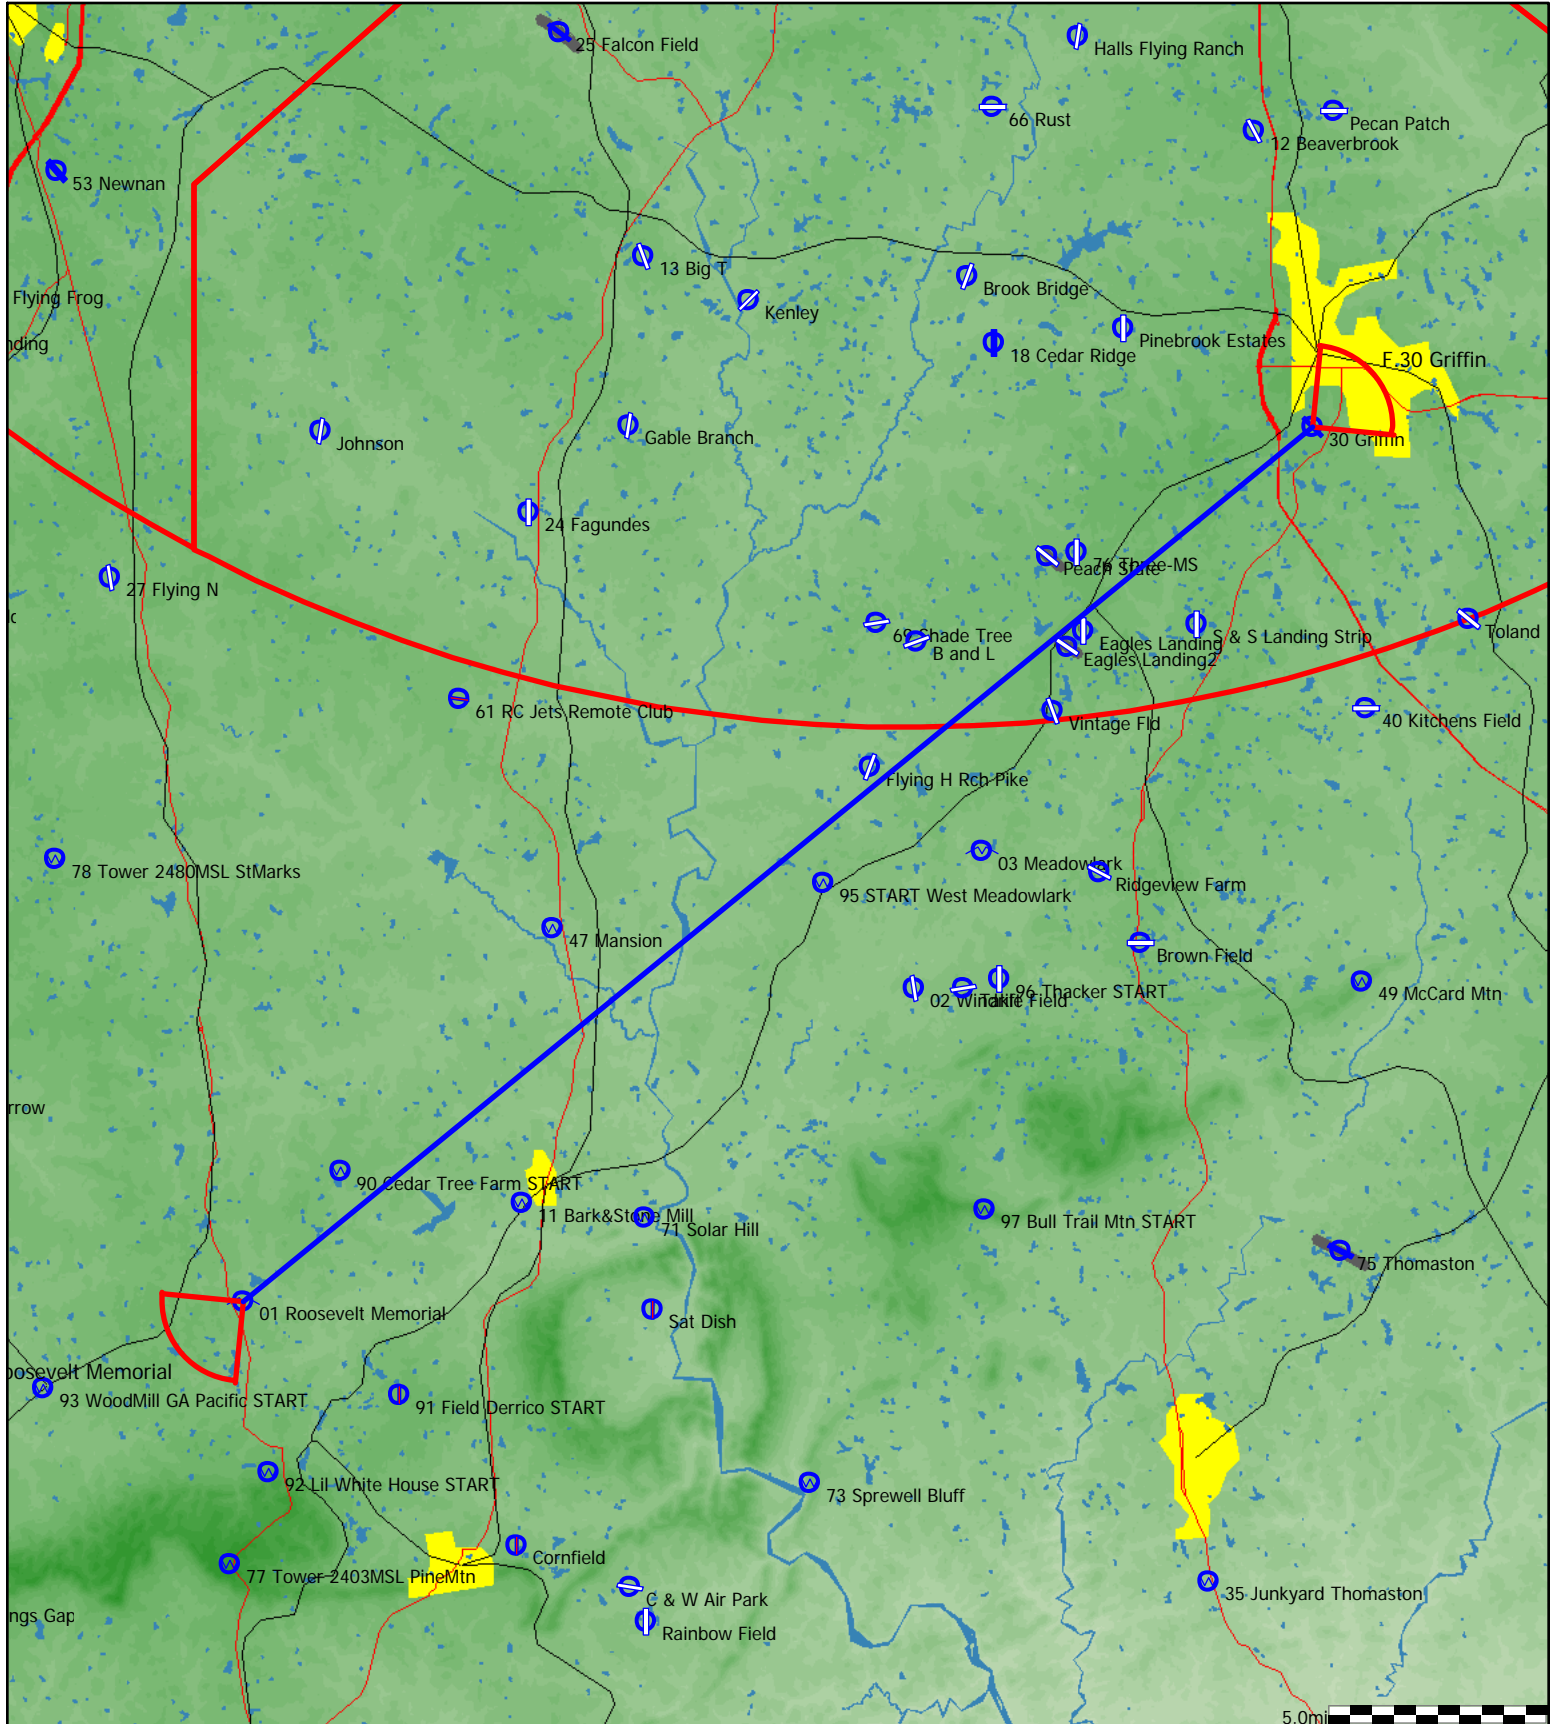

Type: Straight distance to a goal [50.7pts]

Task distance: 31.5mi

Style	Code	Points	Latitude	Longitude	Dis.	Crs.
Take off	01Rosevl	01 Roosevelt Memorial	N32°56'19"	W084°41'47"		
Start	01Rosevl	01 Roosevelt Memorial	N32°56'19"	W084°41'47"		
Finish	30Griffin	30 Griffin	N33°13'37"	W084°16'30"	31.5mi	51°
Landing	01Rosevl	01 Roosevelt Memorial	N32°56'19"	W084°41'47"		

Type: Straight distance to a goal [51.7pts]

Task distance: 32.1mi

Style	Code	Points	Latitude	Longitude	Dis.	Crs.
Take off	01Rosevl	01 Roosevelt Memorial	N32°56'19"	W084°41'47"		
Start	01Rosevl	01 Roosevelt Memorial	N32°56'19"	W084°41'47"		
Finish	66Rust	66 Rust	N33°19'58"	W084°24'03"	32.1mi	32°
Landing	01Rosevl	01 Roosevelt Memorial	N32°56'19"	W084°41'47"		

Type: Straight distance to a goal [51.5pts]

Task distance: 32.0mi

Style	Code	Points	Latitude	Longitude	Dis.	Crs.
Take off	01Rosevl	01 Roosevelt Memorial	N32°56'19"	W084°41'47"		
Start	01Rosevl	01 Roosevelt Memorial	N32°56'19"	W084°41'47"		
Finish	Toland	Toland	N33°09'50"	W084°12'49"	32.0mi	61°
Landing	01Rosevl	01 Roosevelt Memorial	N32°56'19"	W084°41'47"		