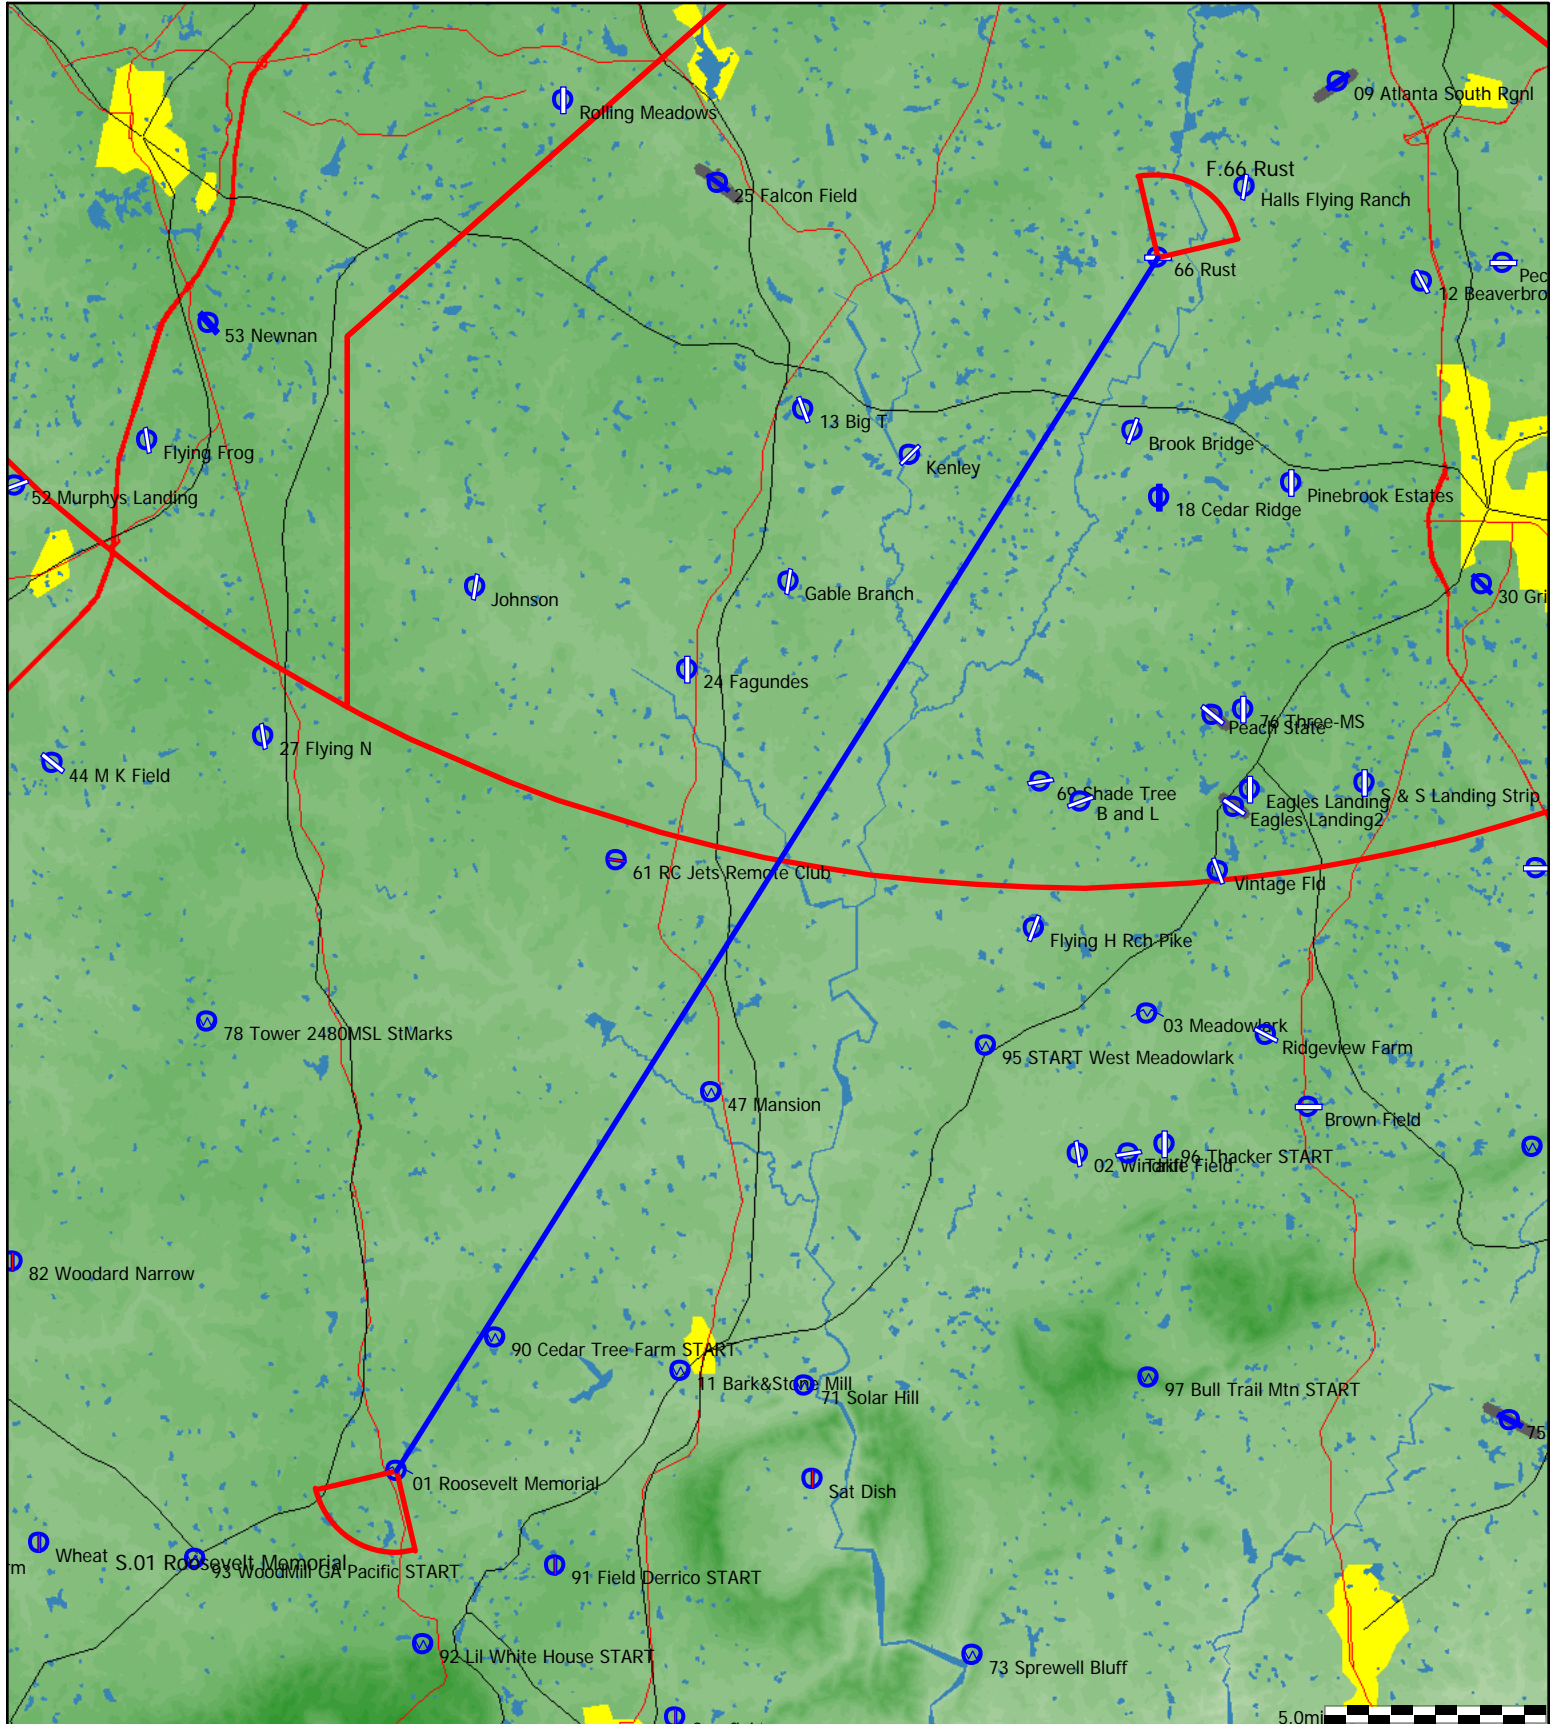

Type: Straight distance to a goal [50.7pts]

Task distance: 31.5mi

Style	Code	Points	Latitude	Longitude	Dis.	Crs.
Take off	01Rosevl	01 Roosevelt Memorial	N32°56'19"	W084°41'47"		
Start	01Rosevl	01 Roosevelt Memorial	N32°56'19"	W084°41'47"		
Finish	30Griffin	30 Griffin	N33°13'37"	W084°16'30"	31.5mi	51°
Landing	01Rosevl	01 Roosevelt Memorial	N32°56'19"	W084°41'47"		

Type: Straight distance to a goal [51.7pts]

Task distance: 32.1mi

Style	Code	Points	Latitude	Longitude	Dis.	Crs.
Take off	01Rosevl	01 Roosevelt Memorial	N32°56'19"	W084°41'47"		
Start	01Rosevl	01 Roosevelt Memorial	N32°56'19"	W084°41'47"		
Finish	66Rust	66 Rust	N33°19'58"	W084°24'03"	32.1mi	32°
Landing	01Rosevl	01 Roosevelt Memorial	N32°56'19"	W084°41'47"		

Type: Straight distance to a goal [51.5pts]

Task distance: 32.0mi

Style	Code	Points	Latitude	Longitude	Dis.	Crs.
Take off	01Rosevl	01 Roosevelt Memorial	N32°56'19"	W084°41'47"		
Start	01Rosevl	01 Roosevelt Memorial	N32°56'19"	W084°41'47"		
Finish	Toland	Toland	N33°09'50"	W084°12'49"	32.0mi	61°
Landing	01Rosevl	01 Roosevelt Memorial	N32°56'19"	W084°41'47"		